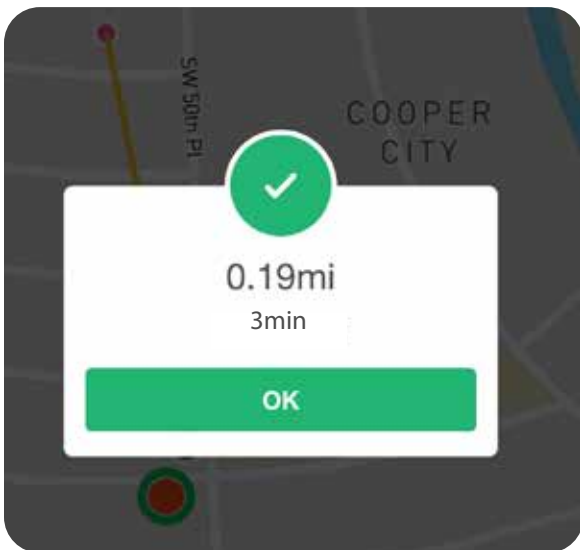

## ROUTE PLANNING

**“I’d go to the moon, if I knew how to get there!”**

Well... Besides any place out of Earth, PPG Finder can help you to plan and share your routes with others. Before starting a flight, just click on the map to set waypoints. The app traces the route and calculate distances for you.

To share your planned route with others, just click the green cloud button. Everybody running the app will receive an alert to download it.

## FLIGHT INFO

**“How far from here is that place?”**

While flying, just click the map and it will calculate the distance between your current point and the clicked spot.