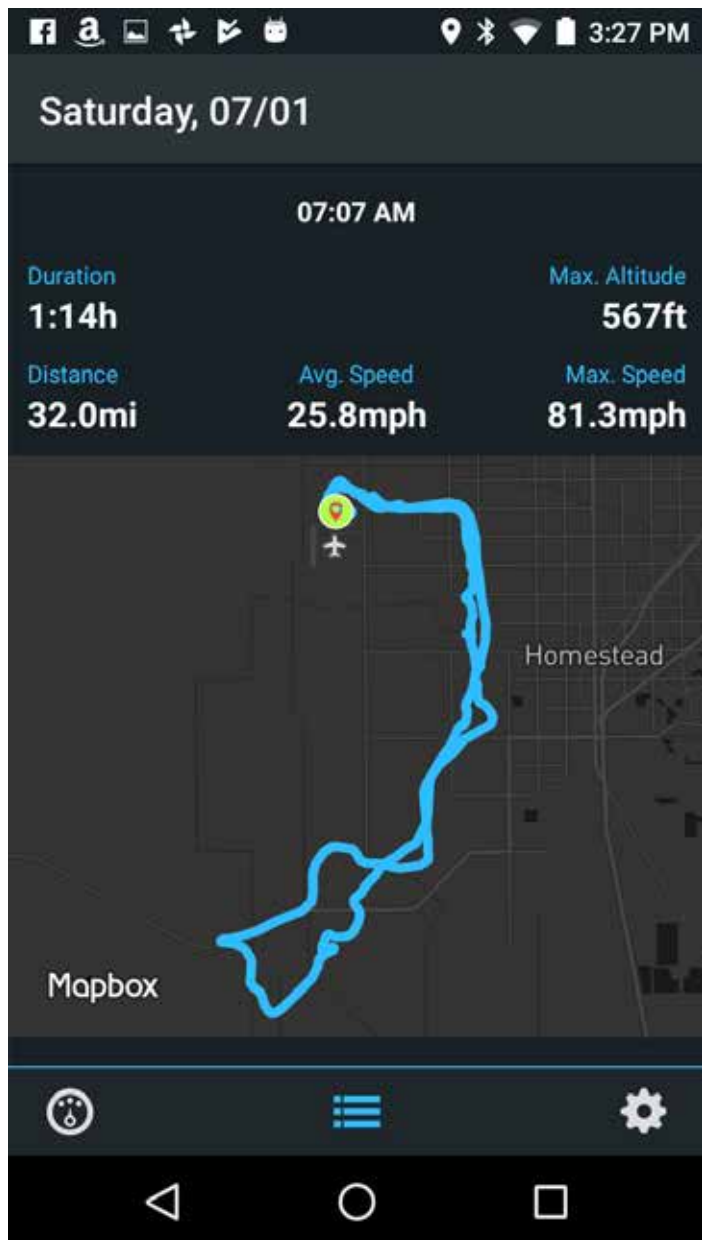

FLIGHT INFO

**“What about my performance?”**

The competitor in you did great! Your stats are saved!

FLIGHT PATH

**“I am a narcissist but my battery is draining fast...”**

No prob, my beautiful friend. Turn your flight path ON/OFF while flying with just a click!