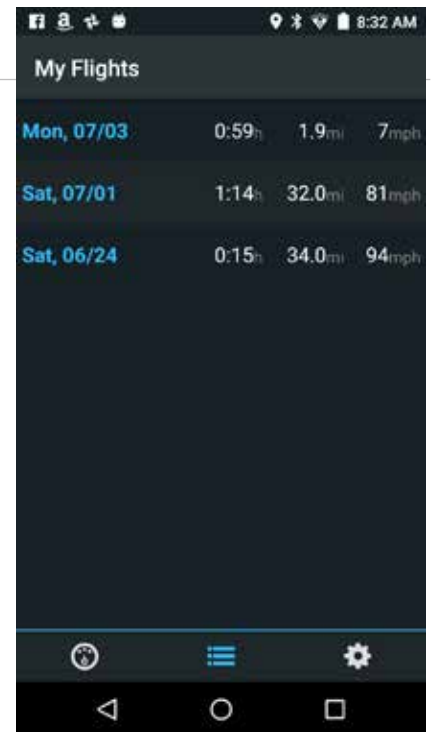

Funniest Guide to PPG Finder

Learn more at www.asouza.com/ppgFinder

CLOUD DATA

“Oops! I can’t show that flight because the data was in my other phone...”

Papito, all your flights “follow you”, because they are saved in the cloud. Just log with your Facebook or email account in any device, and you will get your flight list.

FLIGHT INFO

“What about my performance?”

The competitor in you did great! Your stats are saved!