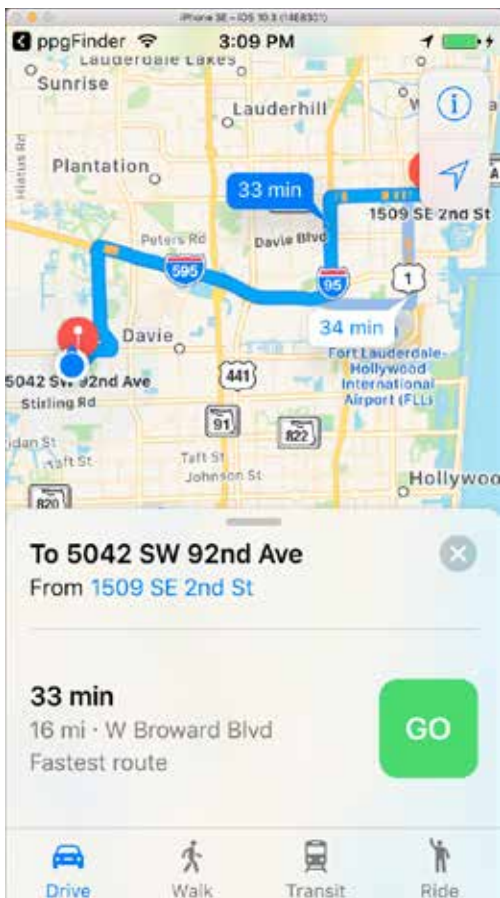

“Another engine out... :(”

My friend, you are in our prayers. While you are thinking “where am I getting more money to fix it?”, just press the “Engine Out” button. All pilots around will receive an alert with your position. Clicking the alert will even, automatically, open (iPhone) Apple Maps or (Android) Google Maps, with directions to “your place”.