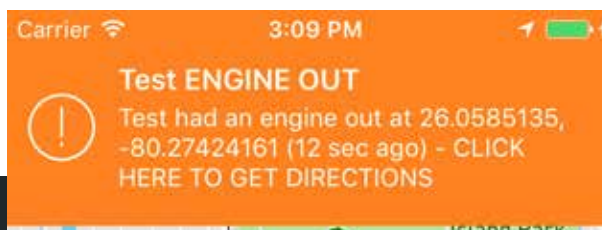

“Another engine out... :(”

My friend, you are in our prayers. While you are thinking “where am I getting more money to fix it?”, just press the “Engine Out” button. All pilots around will receive an alert with your position. Clicking the alert will even, automatically, open (iPhone) Apple Maps or (Android) Google Maps, with directions to “your place”.