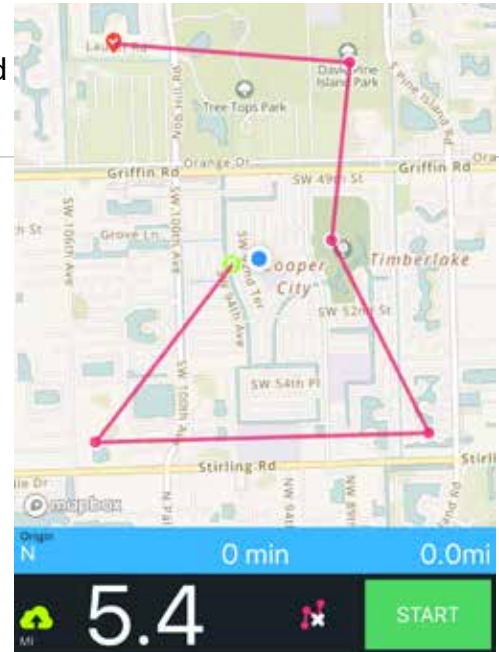

## ROUTE PLANNING

**“I’d go to the moon, if I knew how to get there!”**

Well... Besides any place out of Earth, PPG Finder can help you to plan and share your routes with others. Before starting a flight, just click on the map to set waypoints. The app traces the route and calculate distances for you.

## FLIGHT INFO

**“How far from here is that place?”**

While flying, just click the map and it will calculate the distance between your current point and the clicked spot.